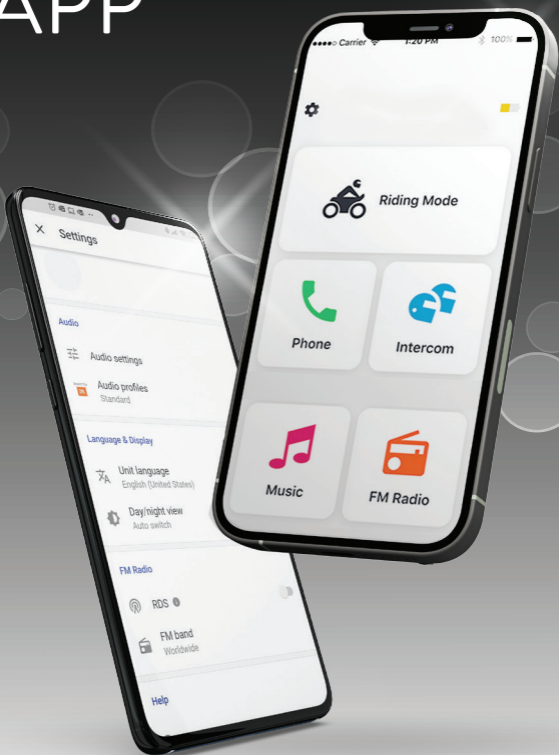

KTM

PACKTALK EDGE

GUÍA DE BOLSILLO

ES

 Bluetooth®
5.2

SOUND BY

DYNAMIC
MESH
COMMUNICATION

OPERATED BY
NATURAL VOICE

cardo®

CONNECT APP

Cardo Connect
App

Download on the
App Store

GET IT ON
Google Play

4-5

Guía de Inicio

6

Aplicación Cardo Connect

7

General

8-9

Radio

10

Música

11